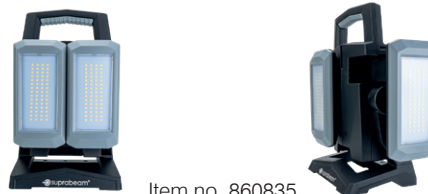

SUPRABEAM W6r

Item no. 860835

Technical Data

Material housing:	Plastic
Dimensions (L×Ø):	288×176×131 mm
Weight:	2'410 g
Protection category:	IP54 / IK07
Operating range of temperature:	-10°C to +40°C
Power source:	Li-ion 14.8 V, 5'200 mAh, 76.96 Wh
Colour temperature :	5'700 K
Light range:	80 m
Light output levels:	
– Max:	4'600 lm
– High:	3'000 lm
– Medium:	1'500 lm
– Low:	750 lm
Luminous period:	
– Max:	2 h 15 min
– High:	3 h 30 min
– Medium:	7 h
– Low:	14 h
Special features:	– External battery with power-bank function – slewable 180°